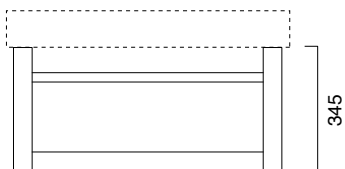

ZERODOMINO

75

ZERODOMINO 75 DX
lavabo | washbasin | waschtisch
cod. 17DZE00

ZERODOMINO 75 DX

struttura sospesa in alluminio
con ripiano in vetro temperato satinato
wall-hung rack in aluminum
with shelf in satinated toughened glass
gestell hängend aus aluminium mit ablage aus temperiertem
glas gebürstet

Cod. SS75