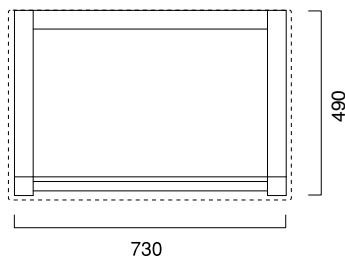

ZERODOMINO

75

ZERODOMINO 75 DX
lavabo | washbasin | waschtisch
cod. 17DZE00

ZERODOMINO 75 DX

struttura sospesa in alluminio
con ripiano in vetro temperato satinato
wall-hung rack in aluminum
with shelf in satinated toughened glass
gestell hängend aus aluminium mit ablage aus temperiertem
glas gebürstet

Cod. SS75