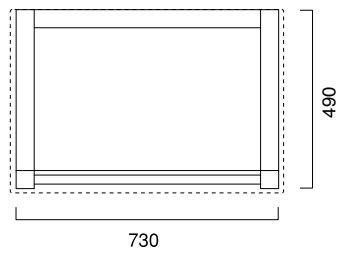

ZERODOMINO

75

ZERODOMINO 75 SX
lavabo | washbasin | waschtisch
cod. 17SZE00

ZERODOMINO 75 SX

struttura sospesa in alluminio
con ripiano in vetro temperato satinato
wall-hung rack in aluminum
with shelf in satinated toughened glass
gestell hängend aus aluminium mit ablage aus temperiertem
glas gebürstet

Cod. SS75