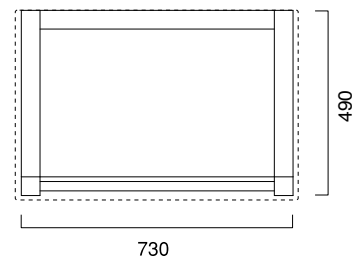

ZERODOMINO 75 DX

struttura a terra in alluminio
con ripiano in vetro temperato satinato
to floor rack in aluminum
with shelf in satinated toughened glass
gestell stehend aus aluminium mit ablage aus temperiertem
glas gebürstet

Cod. ST75