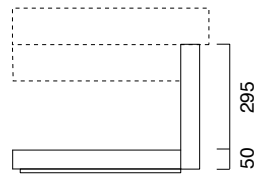

ZERODOMINO

75

ZERODOMINO 75 DX
lavabo | washbasin | waschtisch
cod. 17DZE00

ZERODOMINO 75 DX

struttura sospesa in alluminio
con ripiano in vetro temperato satinato
wall-hung rack in aluminum
with shelf in satinated toughened glass
gestell hängend aus aluminium mit ablage aus temperiertem
glas gebürstet

Cod. SS75