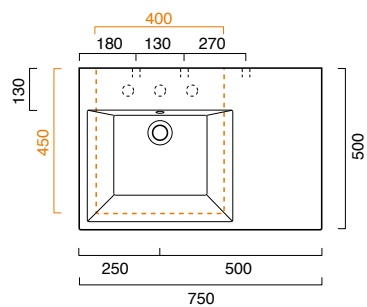

ZERODOMINO

75

ZERODOMINO 75 SX

lavabo | washbasin | waschtisch
cod. 17SZE00 | 17SZE00

Lavabo con catino asimmetrico a sinistra, installabile sospeso, a semincasso, ad incasso o su struttura. Predisposto per rubinetteria monoforo, triforo o da parete. È integrabile con un portasciugamani frontale in ottone cromato e con una struttura, terra o sospesa, in alluminio satinato con ripiano in vetro temperato satinato.

Washbasin with asymmetric left sink, for wall-hung, semi inset or support frame installation. 0, 1 or 3 tapholes. Front chrome brass towel-rail is available. The washbasin can be installed on a wall-mounted or floor-standing support frame made in satin aluminium with tempered satin glass shelf.

Waschbecken mit asymmetrischem Becken links, Wandhängend oder Halbeinbau. 1 Hahnloch, 3 Hahnlöcher vorgestochen für Standarmaturen, auch mit Wandarmaturen verwendbar. Zusätzliche Ausstattungen: Fronthandtuchhalter, aus Messing verchromt, Schubfächer aus Aluminium und hängendem oder stehendem Unterbaugestell aus Aluminium mit Glasablage.

LARE-LATO

SZ75

ME75

P75N

SIFQ-SIFL

SS75

ST75