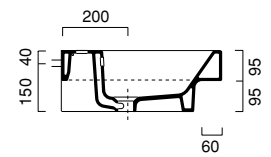

* COLONNA - PEDESTAL - SAULE 870