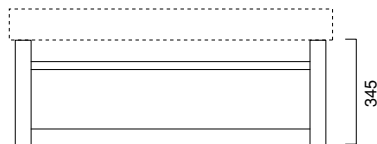

ZERO

100

ZERO 100

lavabo | washbasin | waschtisch

cod. 110ZE00 ○

bianco | white | weiß

cod. 110ZENE ●

nero | black | schwarz

ZERO 100

struttura sospesa in alluminio con ripiano in vetro temperato satinato
wall-hung rack in aluminum with shelf in satinated toughened glass
gestell hängend aus aluminium mit ablage aus temperiertem glas gebürstet

cod. SS11