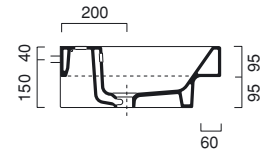

ZERO

75

ZERO 75

lavabo | washbasin | waschtisch
cod. 75ZE | 75ZEB ○

bianco | white | weiß
cod. 75ZENE ●
nero | black | schwarz

Lavabo installabile sospeso, semincasso, ad incasso e ad appoggio. Predisposto per 5 diverse posizioni di rubinetteria da piano o a parete. È integrabile con un portasciugamani frontale ed un ripiano portaoggetti entrambi in ottone cromato e con una struttura, terra o sospesa, in alluminio satinato con ripiano in vetro temperato satinato. Il lavabo è disponibile anche in finitura colore nero.

Washbasin for wall-hung, semi inset, inset or sit on installation. 0 up to 5 tapholes. Chrome brass front towel rail and chrome brass counter are available. The washbasin can be installed on a wall-mounted or floor-standing support frame made in satin aluminium with tempered satin glass shelf. Zero 100 washbasin is also available with black finish.

Als Wand-, Aufsatz-, oder als Einbauwaschbecken installierbar. 5 Hahnlöcher vorgestochen für Standardarmaturen in verschiedenen Positionen, auch mit Wandarmaturen verwendbar. Zusätzliche Ausstattungen: Fronthandtuchhalter, Gitterschale beide aus Messing verchromt, Stand- oder Wand-Metallgestell aus Aluminium mit Glasablage. Waschbecken auch in Farbe Schwarz.

LARE-LATO

SZ75

ME75

P75N

SIFQ-SIFL

RIZE

SS75

ST75

* COLONNA - PEDESTAL - SAULE 870

photo ■ 2D dwg ■

3D dwg ■