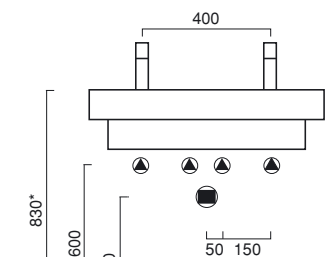

75

ZERO 75

lavabo | washbasin | waschtisch
cod. 75ZE | 75ZEB ○

bianco | white | weiß
cod. 75ZENE ●
nero | black | schwarz

Lavabo installabile sospeso, semincasso, ad incasso e ad appoggio. Predisposto per 5 diverse posizioni di rubinetteria da piano o a parete. È integrabile con un portasciugamani frontale ed un ripiano portaoggetti entrambi in ottone cromato e con una struttura, terra o sospesa, in alluminio satinato con ripiano in vetro temperato satinato. Il lavabo è disponibile anche in finitura colore nero.

Washbasin for wall-hung, semi inset, inset or sit on installation. 0 up to 5 tapholes. Chrome brass front towel rail and chrome brass counter are available. The washbasin can be installed on a wall-mounted or floor-standing support frame made in satin aluminium with tempered satin glass shelf. Zero 100 washbasin is also available with black finish.

Als Wand-, Aufsatz-, oder als Einbauwaschbecken installierbar. 5 Hahnlöcher vorgestochen für Standardarmaturen in verschiedenen Positionen, auch mit Wandarmaturen verwendbar. Zusätzliche Ausstattungen: Fronthandtuchhalter, Gitterschale beide aus Messing verchromt, Stand- oder Wand-Metallgestell aus Aluminium mit Glasablage. Waschbecken auch in Farbe Schwarz.

LARE-LATO

SZ75

ME75

P75N

SIFQ-SIFL

RIZE

SS75

ST75