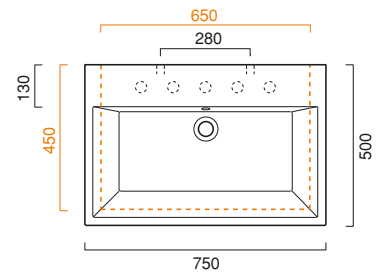

75

ZERO 75

lavabo | washbasin | waschtisch
cod. 75ZE | 75ZEB ○

bianco | white | weiß
cod. 75ZENE ●
nero | black | schwarz

Lavabo installabile sospeso, semincasso, ad incasso e ad appoggio. Predisposto per 5 diverse posizioni di rubinetteria da piano o a parete. È integrabile con un portasciugamani frontale ed un ripiano portaoggetti entrambi in ottone cromato e con una struttura, terra o sospesa, in alluminio satinato con ripiano in vetro temperato satinato. Il lavabo è disponibile anche in finitura colore nero.

Washbasin for wall-hung, semi inset, inset or sit on installation. 0 up to 5 tapholes. Chrome brass front towel rail and chrome brass counter are available. The washbasin can be installed on a wall-mounted or floor-standing support frame made in satin aluminium with tempered satin glass shelf. Zero 100 washbasin is also available with black finish.

Als Wand-, Aufsatz-, oder als Einbauwaschbecken installierbar. 5 Hahnlöcher vorgestochen für Standardarmaturen in verschiedenen Positionen, auch mit Wandarmaturen verwendbar. Zusätzliche Ausstattungen: Fronthandtuchhalter, Gitterschale beide aus Messing verchromt, Stand- oder Wand-Metallgestell aus Aluminium mit Glasablage. Waschbecken auch in Farbe Schwarz.

LARE-LATO

SZ75

ME75

P75N

SIFQ-SIFL

RIZE

SS75

ST75