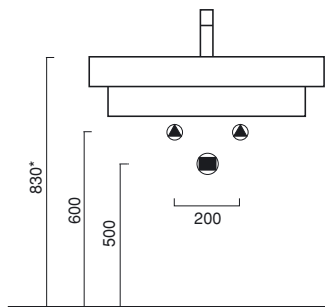

75

ZERO 75

lavabo | washbasin | waschtisch
cod. 75ZE | 75ZEB ○

bianco | white | weiß
cod. 75ZENE ●
nero | black | schwarz

Lavabo installabile sospeso, semincasso, ad incasso e ad appoggio. Predisposto per 5 diverse posizioni di rubinetteria da piano o a parete. È integrabile con un portasciugamani frontale ed un ripiano portaoggetti entrambi in ottone cromato e con una struttura, terra o sospesa, in alluminio satinato con ripiano in vetro temperato satinato. Il lavabo è disponibile anche in finitura colore nero.

Washbasin for wall-hung, semi inset, inset or sit on installation. 0 up to 5 tapholes. Chrome brass front towel rail and chrome brass counter are available. The washbasin can be installed on a wall-mounted or floor-standing support frame made in satin aluminium with tempered satin glass shelf. Zero 100 washbasin is also available with black finish.

Als Wand-, Aufsatz-, oder als Einbauwaschbecken installierbar. 5 Hahnlöcher vorgestochen für Standardarmaturen in verschiedenen Positionen, auch mit Wandarmaturen verwendbar. Zusätzliche Ausstattungen: Fronthandtuchhalter, Gitterschale beide aus Messing verchromt, Stand- oder Wand-Metallgestell aus Aluminium mit Glasablage. Waschbecken auch in Farbe Schwarz.

LARE-LATO

SZ75

ME75

P75N

SIFQ-SIFL

RIZE

SS75

ST75