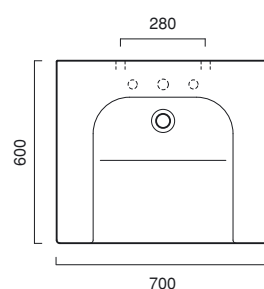

VERSOCOMFORT

70

VERSOCOMFORT 70
lavabo | washbasin | waschtisch
cod. LAHN

Lavabo sospeso, predisposto per rubinetteria monoforo e triforo.
Consente anche l'istallazione di rubinetteria da parete. È integrabile con portasciugamani laterali in ottone cromato e può essere corredato di un sifone ad ingombro ridotto.
Disponibile anche un meccanismo manuale di regolazione dell'altezza in acciaio smaltato bianco e relativo sifone a snodo in acciaio inox.

Washbasin for wall-hung installation.
0, 1 or 3 tapholes. Chrome brass lateral towel rails and undersized trap are available. Manual white-enamelled steel mechanism for vertical adjustment and dedicated stainless steel joint trap are also available.

Wand-Waschbecken, 1 Hahnloch, 3 Hahnlöcher vorgestochen, für Standarmaturen sowie mit Wandarmaturen verwendbar. Mit seitlichen Handtuchhaltern aus Messing verchromt und einem reduzierten Siphon ausstattbar.
Verfügbar auch ein Hand-Mechanismus mit der Regulierung der Höhe in emaillierte Stahl-Weiß und dazugehörigen Siphon aus Edelstahl.

LARE-LATO

SZ70

P70HE

SIHE

MMHE

SISN