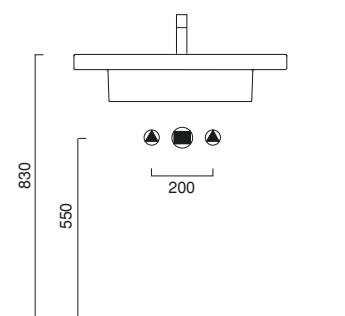

VERSOCOMFORT

70

VERSOCOMFORT 70
lavabo | washbasin | waschtisch
cod. LAHN

Lavabo sospeso, predisposto per rubinetteria monoforo e triforo.
Consente anche l'istallazione di rubinetteria da parete. È integrabile con portasciugamani laterali in ottone cromato e può essere corredato di un sifone ad ingombro ridotto.
Disponibile anche un meccanismo manuale di regolazione dell'altezza in acciaio smaltato bianco e relativo sifone a snodo in acciaio inox.

Washbasin for wall-hung installation.
0, 1 or 3 tapholes. Chrome brass lateral towel rails and undersized trap are available. Manual white-enamelled steel mechanism for vertical adjustment and dedicated stainless steel joint trap are also available.

Wand-Waschbecken, 1 Hahnloch, 3 Hahnlöcher vorgestochen, für Standarmaturen sowie mit Wandarmaturen verwendbar. Mit seitlichen Handtuchhaltern aus Messing verchromt und einem reduzierten Siphon ausstattbar.
Verfügbar auch ein Hand-Mechanismus mit der Regulierung der Höhe in emaillierte Stahl-Weiß und dazugehörigen Siphon aus Edelstahl.

LARE-LATO

SZ70

P70HE

SIHE

MMHE

SISN