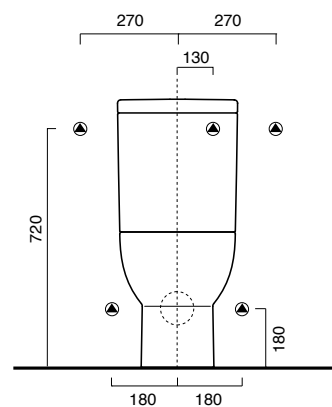

WC | BIDET

63

SFERA 63

wc monoblocco | wc monobloc
stand wc Kombination
cod. 1MPSFN00

cassetta in ceramica con coperchio
ceramic cistern with lid | keramik-
Spülkasten mit Deckel
cod. 1CMSZ00

coprivaso | seat cover | wc sitz
cod. 5SCST00

coprivaso | seat cover | wc sitz
SOFT CLOSE
cod. 5SCSTF00

coprivaso | seat cover | wc sitz
SOFT CLOSE PLUS
cod. 5SCSTP00

Wc monoblocco 3/4,5 Lt.

Wc monobloc 3/4,5 Lt.

Stand-wc Kombination 3/4,5 L.