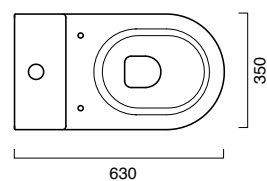

WC | BIDET

63

SFERA 63

wc monoblocco | wc monobloc
stand wc Kombination
cod. 1MPSFN00

cassetta in ceramica con coperchio
ceramic cistern with lid | keramik-
Spülkasten mit Deckel
cod. 1CMSZ00

coprivaso | seat cover | wc sitz
cod. 5SCST00

coprivaso | seat cover | wc sitz
SOFT CLOSE
cod. 5SCSTF00

coprivaso | seat cover | wc sitz
SOFT CLOSE PLUS
cod. 5SCSTP00

Wc monoblocco 3/4,5 Lt.

Wc monobloc 3/4,5 Lt.

Stand-wc Kombination 3/4,5 L.