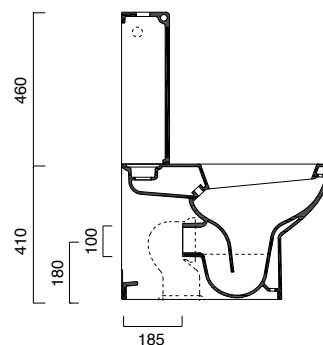

WC|BIDET

63

SFERA 63

wc monoblocco | wc monobloc
stand wc Kombination
cod. 1MPSFN00

socca in ceramica | ceramic case
keramikgehäuse
cod. 1SCSC00

coprivaso | seat cover | wc sitz
cod. 5SCST00

coprivaso | seat cover | wc sitz
SOFT CLOSE
cod. 5SCSTF00

coprivaso | seat cover | wc sitz
SOFT CLOSE PLUS
cod. 5SCSTP00

Wc monoblocco 3/4,5 Lt.

Wc monobloc 3/4,5 Lt.

Stand-wc Kombination 3/4,5 L.

WC | BIDET

63

SFERA 63

wc monoblocco | wc monobloc
stand wc Kombination
cod. 1MPSFN00