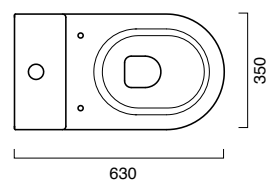

WC|BIDET

63

SFERA 63

wc monoblocco | wc monobloc
stand wc Kombination
cod. 1MPSFN00

socca in ceramica | ceramic case
keramikgehäuse
cod. 1SCSC00

coprivaso | seat cover | wc sitz
cod. 5SCST00

coprivaso | seat cover | wc sitz
SOFT CLOSE
cod. 5SCSTF00

coprivaso | seat cover | wc sitz
SOFT CLOSE PLUS
cod. 5SCSTP00

Wc monoblocco 3/4,5 Lt.

Wc monobloc 3/4,5 Lt.

Stand-wc Kombination 3/4,5 L.