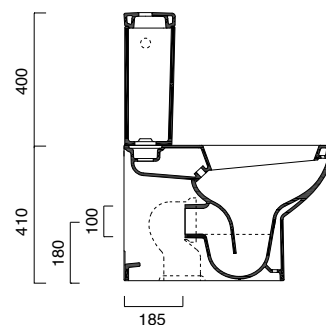

coprivaso | seat cover | wc sitz
SOFT CLOSE PLUS
cod. 5SCSTP00

Wc monoblocco 3/4,5 Lt.

Wc monobloc 3/4,5 Lt.

Stand-wc Kombination 3/4,5 L.

WC | BIDET

63

SFERA 63

wc monoblocco | wc monobloc
stand wc Kombination
cod. 1MPSFN00

cassetta in ceramica con coperchio
ceramic cistern with lid | keramik-
Spülkasten mit Deckel
cod. 1CMSZ00

coprivaso | seat cover | wc sitz
cod. 5SCST00

coprivaso | seat cover | wc sitz
SOFT CLOSE
cod. 5SCSTF00