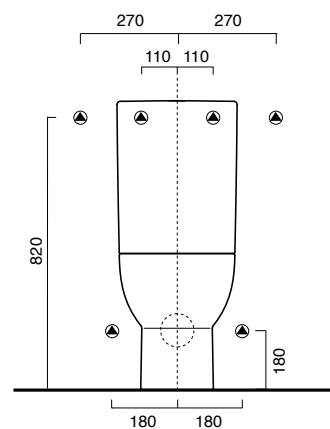

WC|BIDET

63

SFERA 63

wc monoblocco | wc monobloc
stand wc Kombination
cod. 1MPSFN00

socca in ceramica | ceramic case
keramikgehäuse
cod. 1SCSC00

coprivaso | seat cover | wc sitz
cod. 5SCST00

coprivaso | seat cover | wc sitz
SOFT CLOSE
cod. 5SCSTF00

coprivaso | seat cover | wc sitz
SOFT CLOSE PLUS
cod. 5SCSTP00

Wc monoblocco 3/4,5 Lt.

Wc monobloc 3/4,5 Lt.

Stand-wc Kombination 3/4,5 L.

WC | BIDET

63

SFERA 63

wc monoblocco | wc monobloc
stand wc Kombination
cod. 1MPSFN00