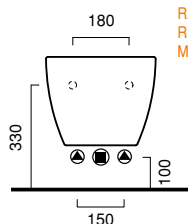

Wc sospeso, corredato di coprivaso disponibile anche in versione soft-close.

Scarico 4,5 Lt.

Wall-hung bidet, 1 taphole.

Wall-hung WC with seat-cover. Soft-close version is also available. 4.5 litres

flush.

Wand-Bidet, Einloch.

Wand-WC. Wc Sitz Soft-Close.

Spülmenge 4,5L.

RACCORDI RIGIDI  
RIGID PIPES  
MESSINGRÖHREN

RACCORDI FLESSIBILI  
FLEXIBLE PIPES  
SCHLAUCHRÖHREN