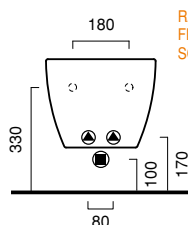

Wc sospeso, corredato di coprivaso disponibile anche in versione soft-close.

Scarico 4,5 Lt.

Wall-hung bidet, 1 taphole.

Wall-hung WC with seat-cover. Soft-close version is also available. 4.5 litres

flush.

Wand-Bidet, Einloch.

Wand-WC. Wc Sitz Soft-Close.

Spülmenge 4,5L.

RACCORDI RIGIDI  
RIGID PIPES  
MESSINGRÖHREN

RACCORDI FLESSIBILI  
FLEXIBLE PIPES  
SCHLAUCHRÖHREN