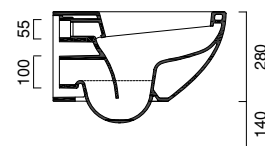

Wc sospeso, corredato di coprivaso disponibile anche in versione soft-close.

Scarico 4,5 Lt.

Wall-hung bidet, 1 taphole.

Wall-hung WC with seat-cover. Soft-close version is also available. 4.5 litres

flush.

Wand-Bidet, Einloch.

Wand-WC. Wc Sitz Soft-Close.

Spülmenge 4,5L.

RACCORDI RIGIDI  
RIGID PIPES  
MESSINGRÖHREN

RACCORDI FLESSIBILI  
FLEXIBLE PIPES  
SCHLAUCHRÖHREN