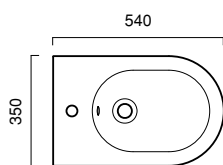

Wc sospeso, corredato di coprivaso disponibile anche in versione soft-close.

Scarico 4,5 Lt.

Wall-hung bidet, 1 taphole.

Wall-hung WC with seat-cover. Soft-close version is also available. 4.5 litres

flush.

Wand-Bidet, Einloch.

Wand-WC. Wc Sitz Soft-Close.

Spülmenge 4,5L.

RACCORDI RIGIDI  
RIGID PIPES  
MESSINGRÖHREN

RACCORDI FLESSIBILI  
FLEXIBLE PIPES  
SCHLAUCHRÖHREN