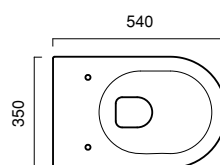

Wc sospeso, corredato di coprivaso disponibile anche in versione soft-close.

Scarico 4,5 Lt.

Wall-hung bidet, 1 taphole.

Wall-hung WC with seat-cover. Soft-close version is also available. 4.5 litres

flush.

Wand-Bidet, Einloch.

Wand-WC. Wc Sitz Soft-Close.

Spülmenge 4,5L.

RACCORDI RIGIDI  
RIGID PIPES  
MESSINGRÖHREN

RACCORDI FLESSIBILI  
FLEXIBLE PIPES  
SCHLAUCHRÖHREN