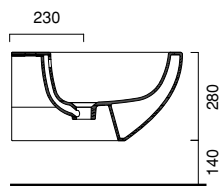

Wc sospeso, corredato di coprivaso disponibile anche in versione soft-close.

Scarico 4,5 Lt.

Wall-hung bidet, 1 taphole.

Wall-hung WC with seat-cover. Soft-close version is also available. 4.5 litres

flush.

Wand-Bidet, Einloch.

Wand-WC. Wc Sitz Soft-Close.

Spülmenge 4,5L.

RACCORDI RIGIDI  
RIGID PIPES  
MESSINGRÖHREN

RACCORDI FLESSIBILI  
FLEXIBLE PIPES  
SCHLAUCHRÖHREN